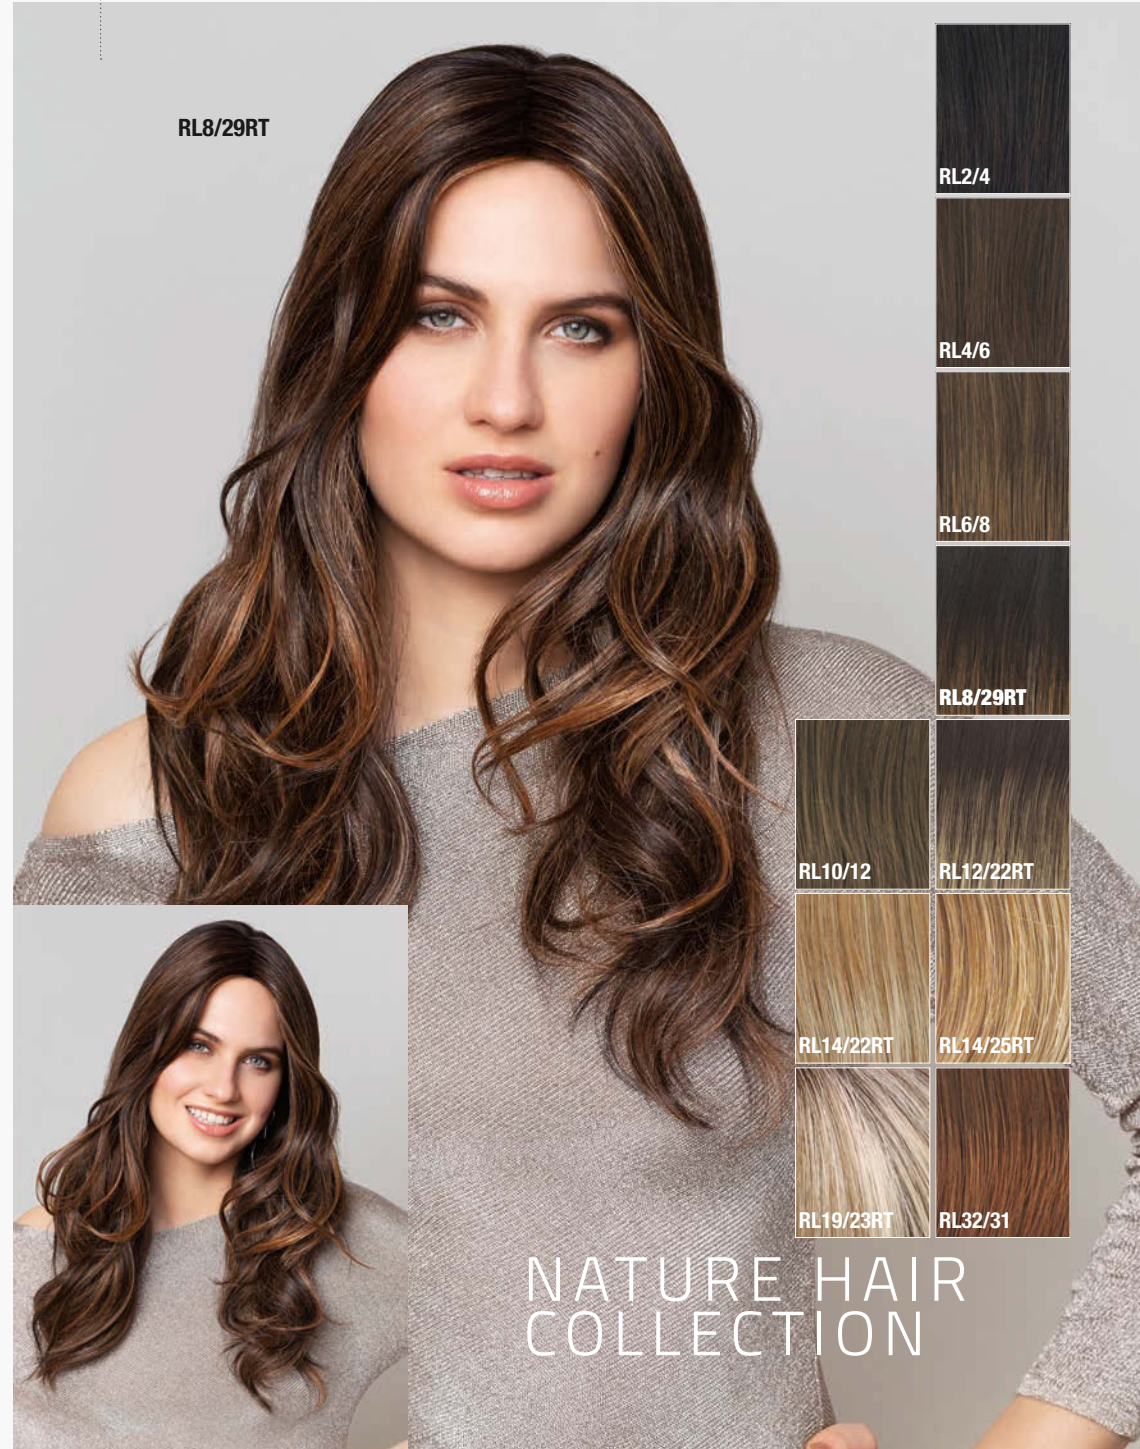

RL14/25RT

RL19/23RT

RL32/31

RL119

Nature Long Mono Lace ★★★★★+LF

Nature Statement Deluxe ★★★★★★+LF

RL8/29RT

RL2/4